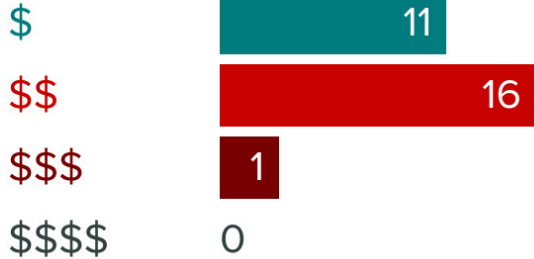

635 W OLD PASS RD #635, LONG BEACH, MS 39560

FOOD REPORT

NEIGHBORHOOD EATS

This home is located near **27** moderately priced restaurants and has an **average** variety of cuisines.

31

WITHIN 5 MILES

GOOD EATS BY CATEGORY

AMERICAN	6
MEXICAN	5
FAST FOOD	4
CAFES	3
COFFEE AND TEA HOUSES	3
SEAFOOD	3
ASIAN	3
PIZZA	3
ITALIAN	1
MUSIC AND SHOW VENUES	1
OTHER	2